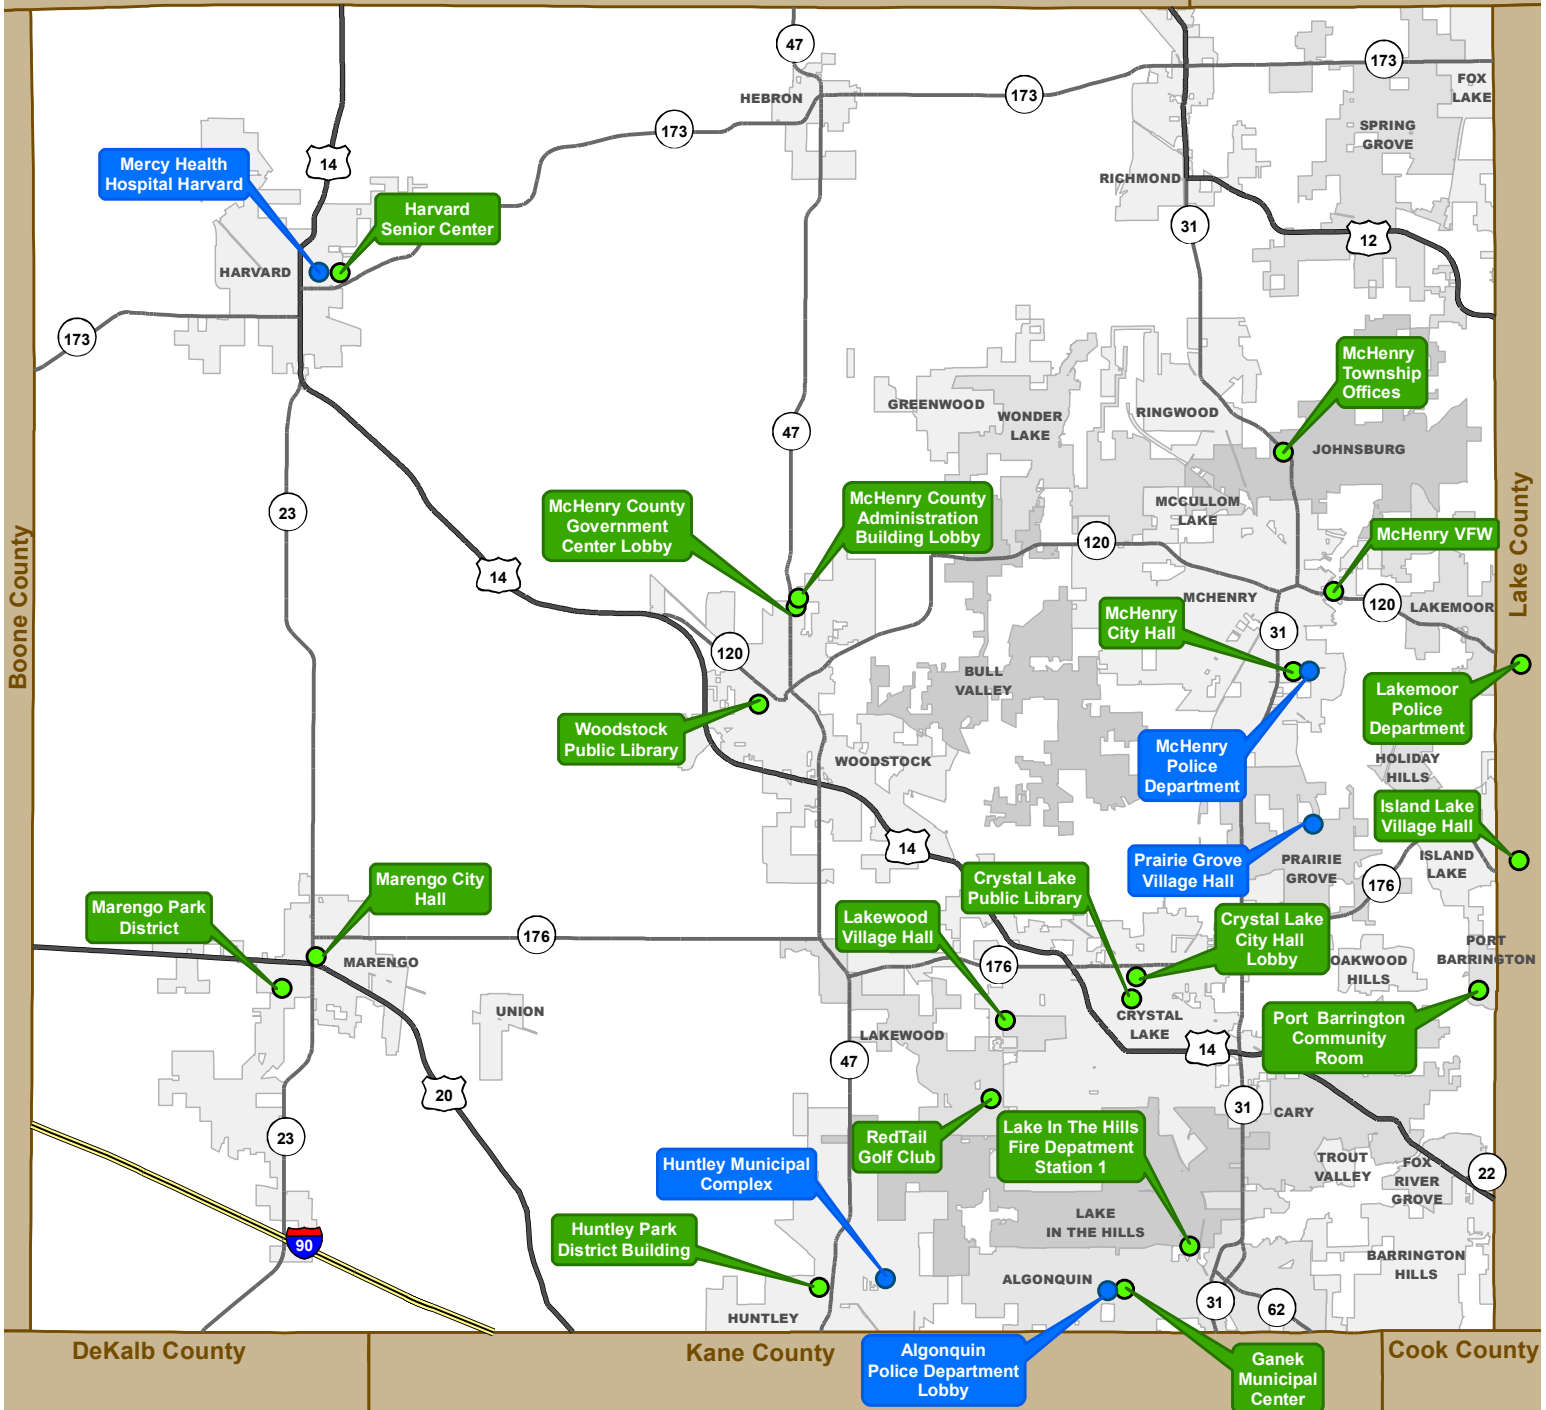

McHenry County - Cooling Centers

Walworth County, WI

Kenosha County, WI

- 24 hour Location
- Working Hours Only Location